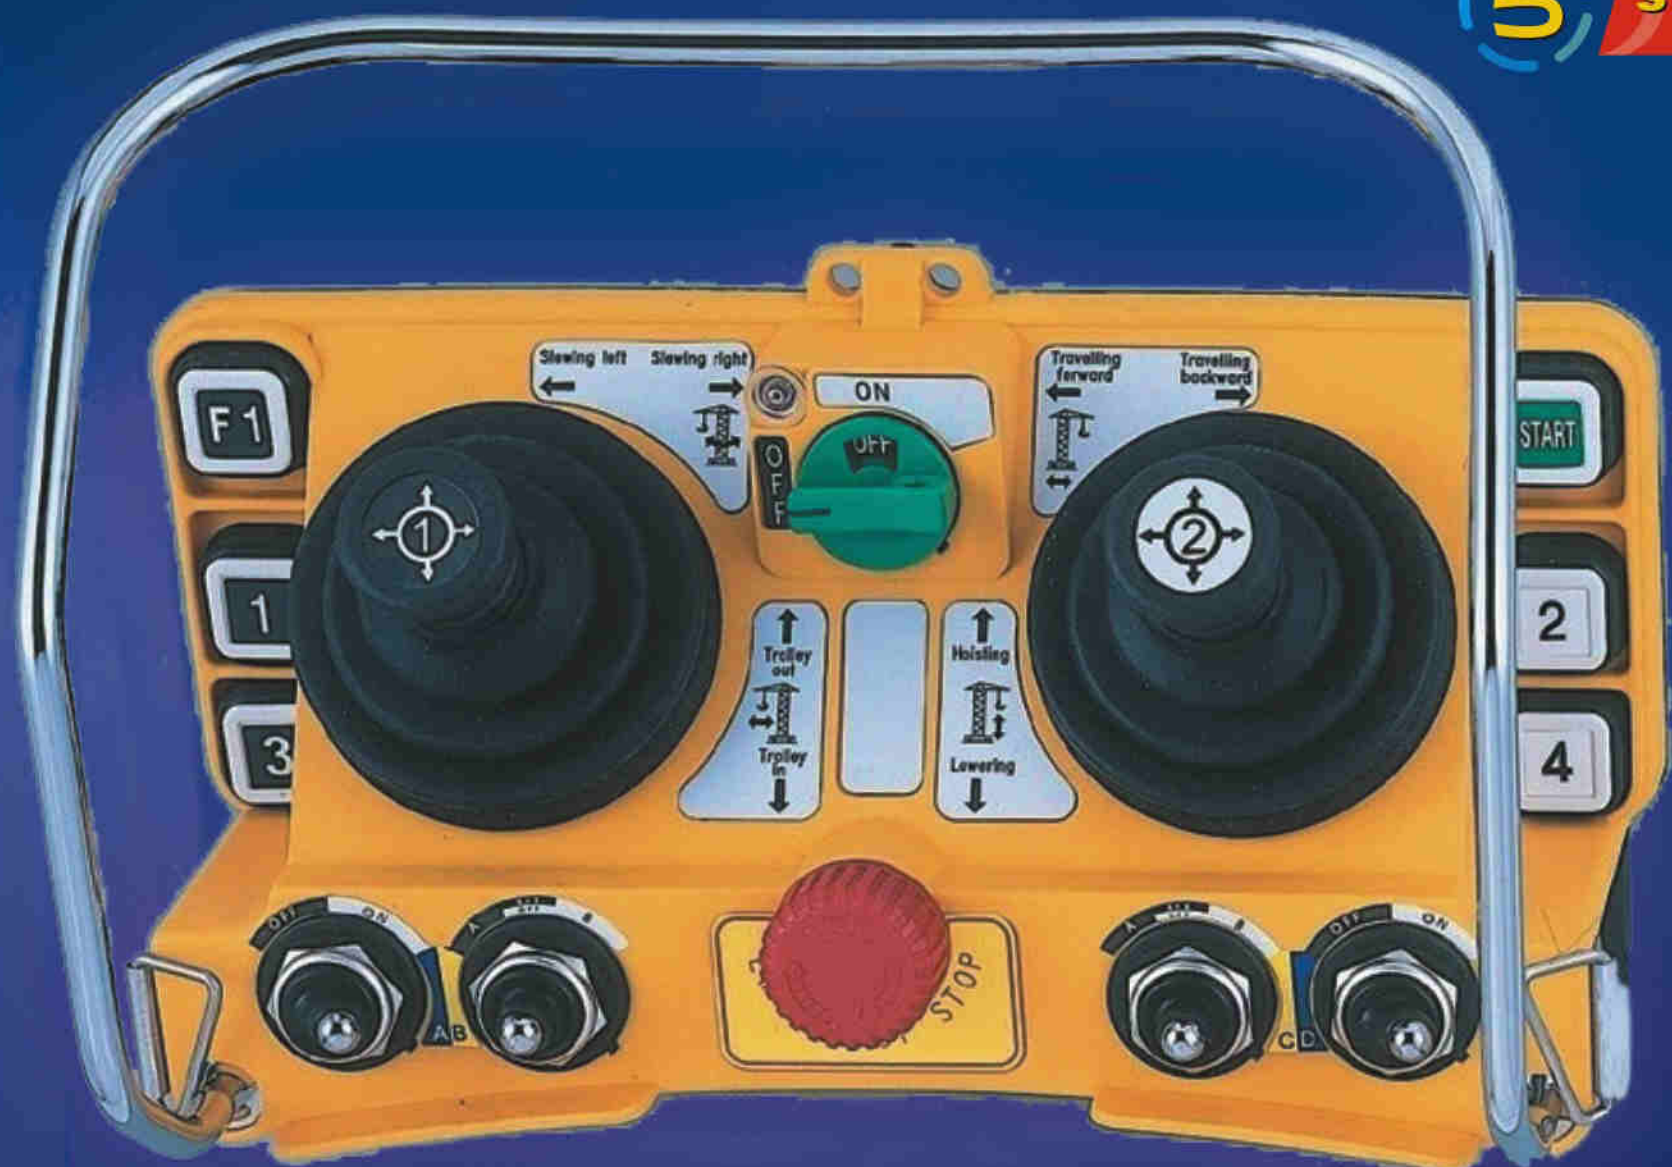

F24-60

Joystick Controller

Double Joystick with

5 steps

Reliable - High Performance - Economic

F24-60 series is particular suitable for control of Tower Cranes, Overhead Cranes and Concrete Pumps. This particular model is equipped with most sophisticate safety features for making the entire operation safe.

FEATURES

- Fully programmable relay configuration with maximum 16 relays output per command. (NO extra extension unit required)
- Durable nylon-fiber housing for extra shock resistance.
- Operating range up to 100 meters.
- Pre-wiring standard cable making installation quick and easy.
- New waist belt provide maximum comfort for operator (Optional)
- 3 stages LED battery power indicator
- Acceleration delay time control (Providing smooth moving for multiple speeds cranes)
- Safety features:
 - 4.3 billion unique ID code
 - Hamming code
 - Enhanced Watch-Dog circuit

Double Joystick with

5 steps

Transmitter / Receiver / General Specification

Transmitter	General Specification
Double Joystick/ 6 Single step buttons (Including start button)	Operating Temp. -35°C ~ +80°C
1 Emergency button (EMS)	Operating Range 100 M
1 Rotary key switch	TX power supply 4 AA size Alkaline / Rechargeable Battery
4 selector switches	RX power supply AC 48/110/220/380 V
	Protection class IP 65 Industrial standard
	ID Code 4.3 billion (32 bit)
	Hamming distance ≥ 4
	TX Dimension & Weight 220 x 110 x 90 mm Apprx. 860g (w/o batteries)
	RX Dimension & Weight 290x230x70mm Apprx.2200g (w/o cable)

F24 Series

*8/10 single/double step pushbuttons
*Economic model best for overhead crane.

TELECRANE
Lee's Hi-Tech Ent. Co.,Ltd.
<http://www.telecrane.com.tw>